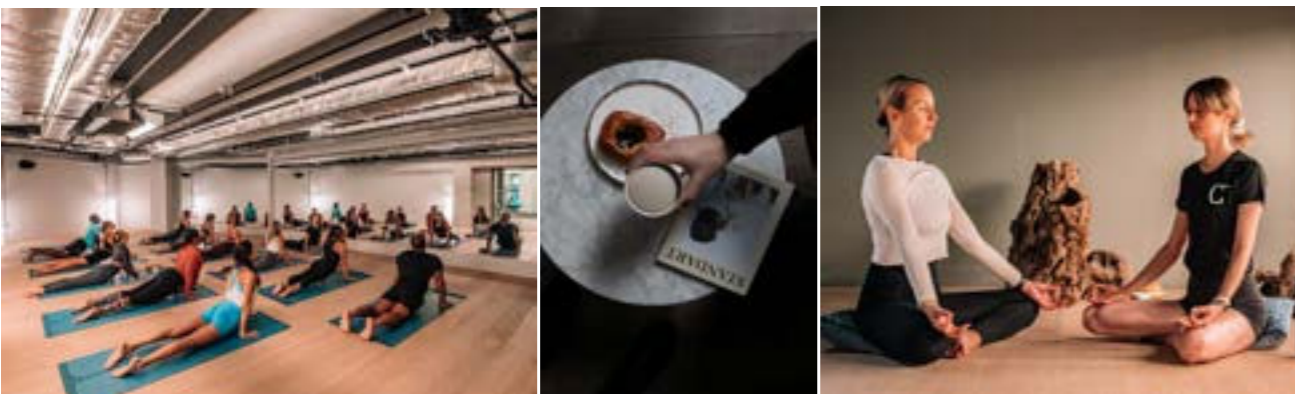

Gym.
Co-Working.
Lounge.
Wellness Centre.
Coffee Shop.